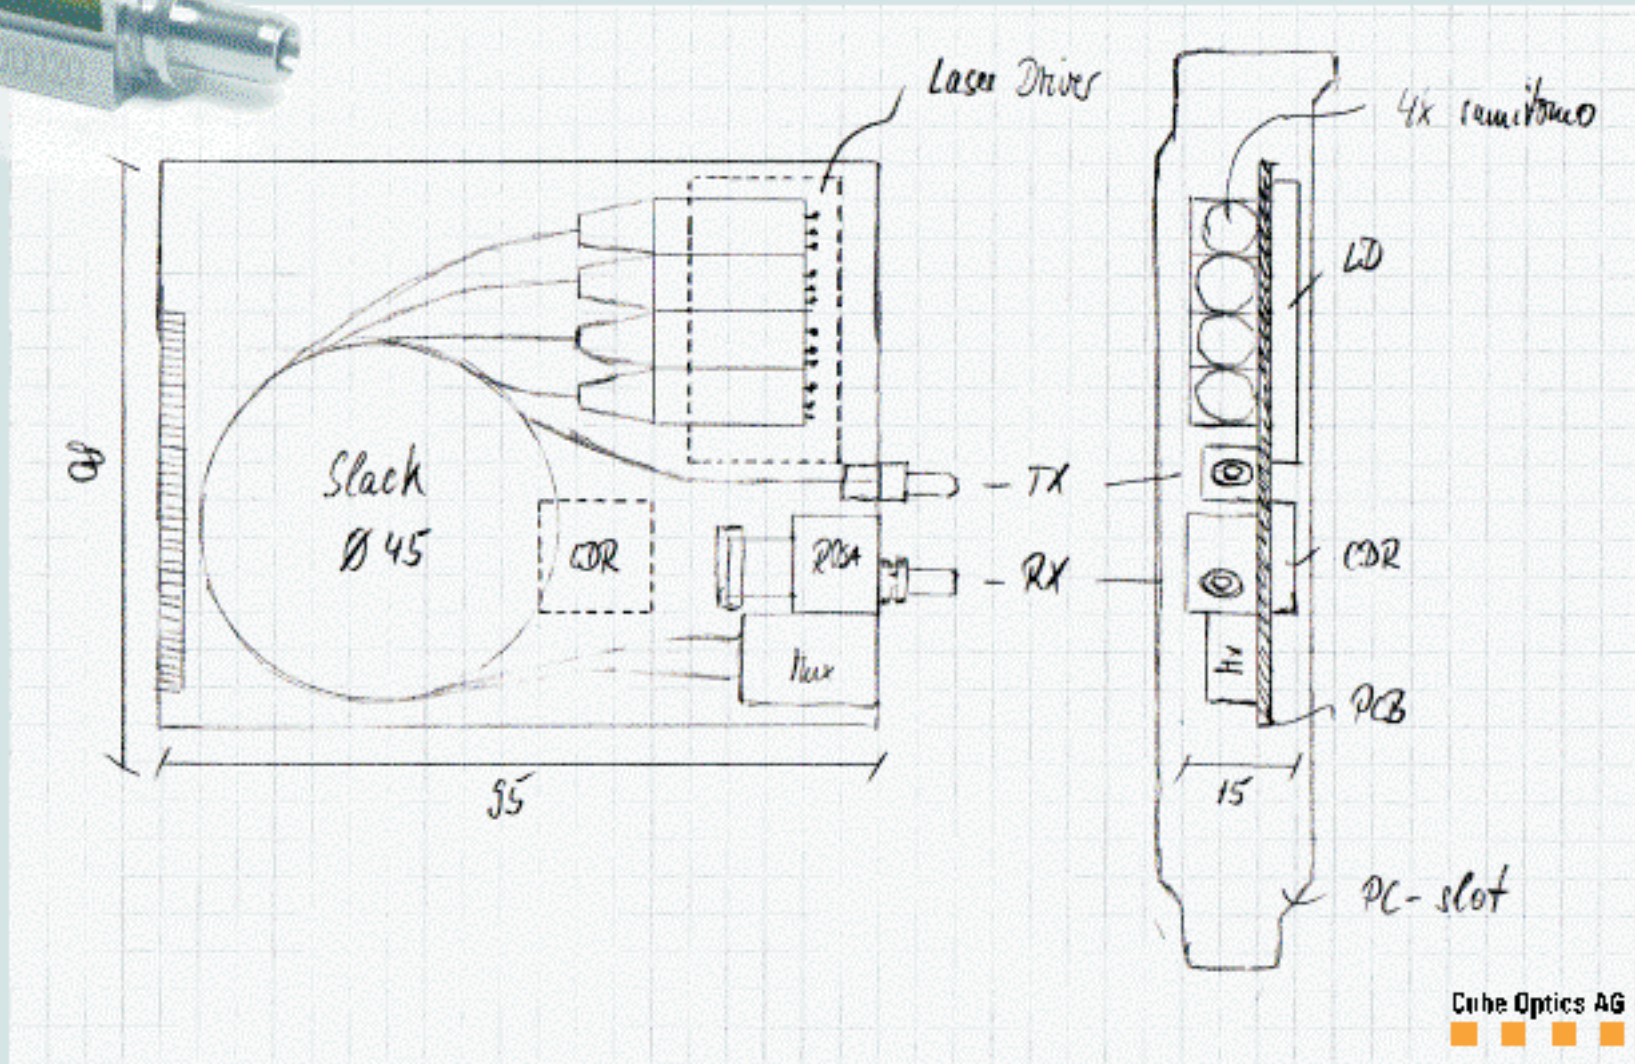

**Good Things**

**come in small**

**CUBES**

Cube Optics AG  
4-channel line card  
Sep. 2005

# 4-channel point-to-point link

# CUBO 4-ch Line Card (concept)

## Benefits: Line Card Concept

- save about 30% on 4-ch Rx/Tx per node
- simple electronic interface
- reduce five line cards into one => saves real estate
- avoid messy fiber management => no connection errors